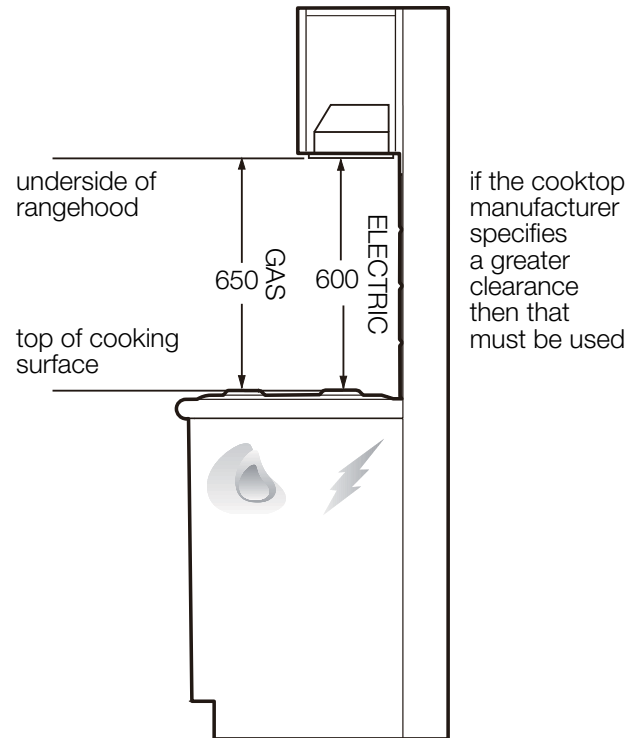

Integrated rangehood

WRI514BB

Product WxHxD (mm)	492 x 317 x 277
Cut-out WxHxD (mm)	454 x 313 x 254
Duct out through, diameter (mm)	top only, 150

IMPORTANT

These dimensions are a guide only. All measurements are in millimetres (mm). For complete installation instructions, refer to the manual provided with product.