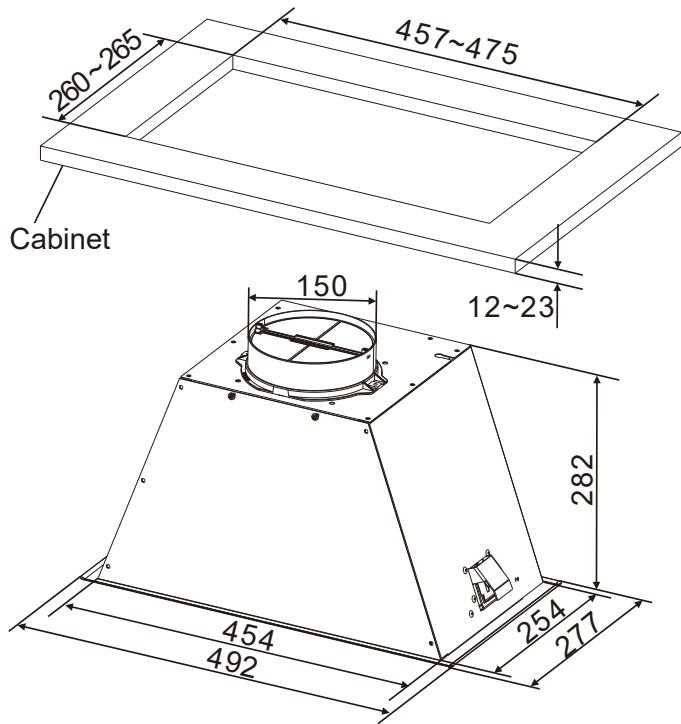

Integrated rangehood

WRI514BB

Product WxHxD (mm)	492 x 317 x 277
Cut-out WxHxD (mm)	454 x 313 x 254
Duct out through, diameter (mm)	top only, 150

IMPORTANT

These dimensions are a guide only. All measurements are in millimetres (mm). For complete installation instructions, refer to the manual provided with product.